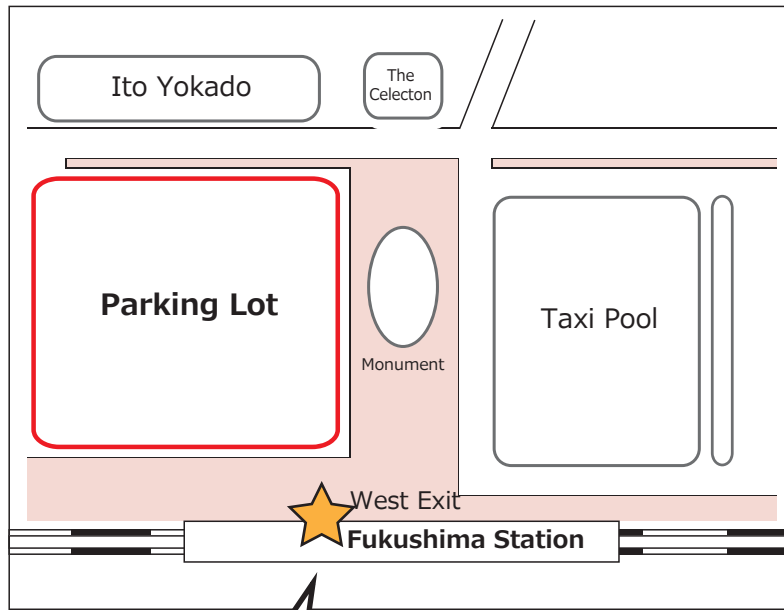

JR Fukushima Station Pick up

A Nittoku car or van will be waiting at the parking lot at the West Exit

- ① Exit via the West ticket gate
- ② Take the stairs to the first floor and exit  on the left.

A Nittoku staff member wearing one of the uniforms to the left will meet you outside the West exit.